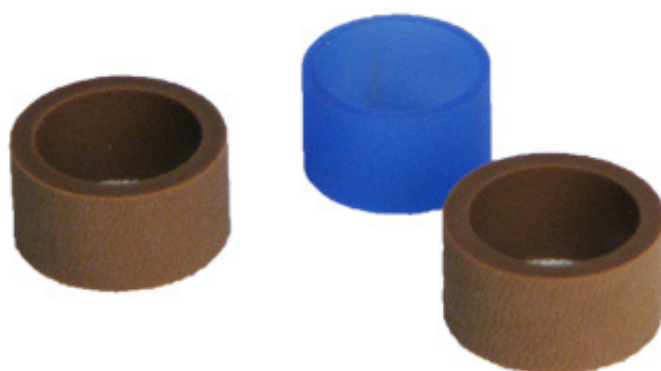

Replacement feed tire kit for SmartSource scanners. Fits all SmartSource models including Professional, Expert, Elite Series, and Adaptive.

**SMARTSOURCE AND
SOURCENDP FEED
TIRE KIT- 2 FEED, 1
SEPARATOR/ KIT -
PN: 750306904**